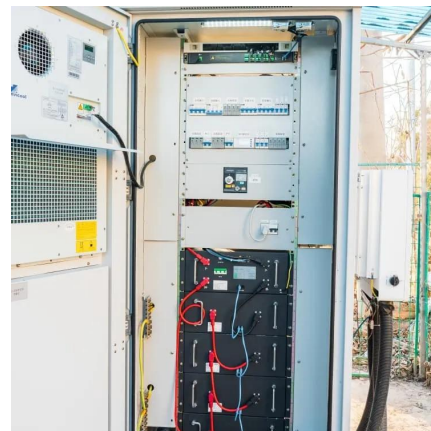

Contact Us

For catalog requests, pricing, or partnerships, please visit:
<https://www.fundacjawandea-imk.pl>