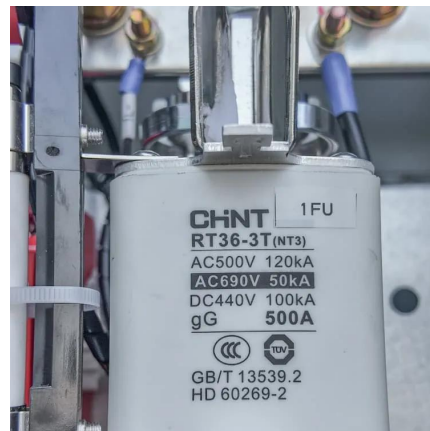

[Best 12V to 220V Power Inverters for Cars, Homes, and...](#)

Power inverters convert DC power from a 12V battery source into usable AC power at 220V, making them essential for cars, RVs, and off-grid applications. This article reviews ...

[Learn More](#)