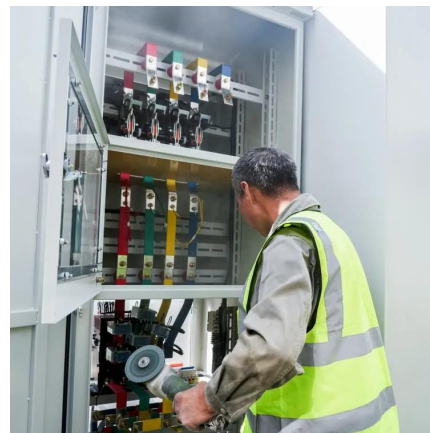

[1500 Watt Modified Sine Wave Inverter. ...](#)

Energy efficient 1500 watt modified sine wave inverter for 12V/24V DC to 200V/220V/230V/240V AC conversion, rated power 1500W, peak power 3000W. Supports 12V/24V, compatible with 9V-15V and 20V-31V voltage ...

[Learn More](#)