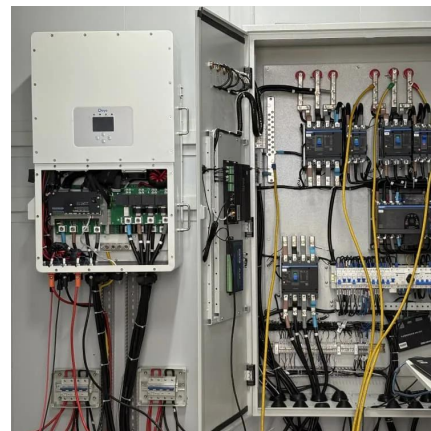

[1500W 24V Pure Sine Inverter , PST-1500-24](#)

This high efficiency DC-AC inverter converts 24 Volts DC to 1500 Watts of pure sine-wave AC power at 120 Volts, 60 Hz. Features include overload protection,

[Learn More](#)