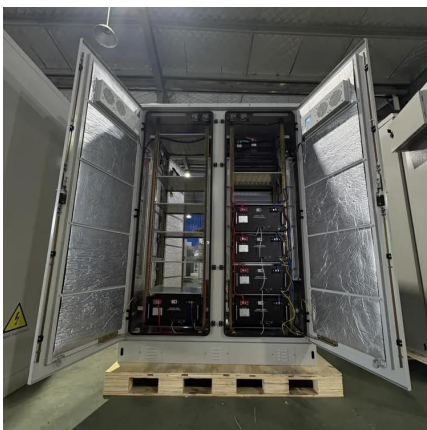

[300Wh Portable Power Station Supplier Guide: Key Criteria](#)

Evaluate 300Wh portable power station suppliers based on production capacity, certification compliance, on-time delivery rates, and reorder performance. Compare verified manufacturers ...

[Learn More](#)

[Light and Long Endurance Portable Power ...](#)

POWER YOUR EXPECTATIONS: WETOWN Power Station WT300A with 300Wh capacity, provides 2*Pure Sine Wave 110V/300W AC outlets. This power station for camping weighs 8.6 pounds, you can ...

[Learn More](#)

[Rooiwal Power Station Map](#)

Rooiwal Power Station is a 300-megawatt coal-fired power plant near Pretoria in Gauteng, South Africa. Mapcarta, the open map.

[Learn More](#)

[Light and Long Endurance Portable Power Station LiFePO4 ...](#)

POWER YOUR EXPECTATIONS: WETOWN Power Station WT300A with 300Wh capacity, provides 2*Pure Sine Wave 110V/300W AC outlets. This power station for camping ...

[Learn More](#)