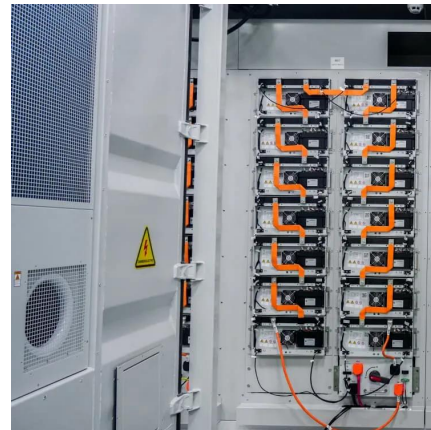

How to correctly install lithium battery energy storage cabinet?

Choose the correct installation location for your lithium battery energy storage cabinet First of all, we must determine the environmental conditions of the installation site to ...

[Learn More](#)