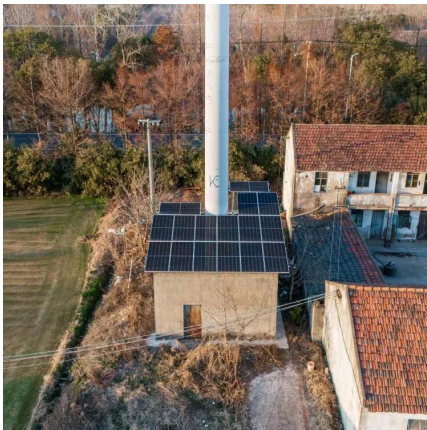

[Battery Energy Storage System Container , BESS](#)

A containerized energy storage system (often referred to as BESS container or battery storage container) is a modular unit that houses lithium-ion batteries and related energy management components, all ...

[Learn More](#)