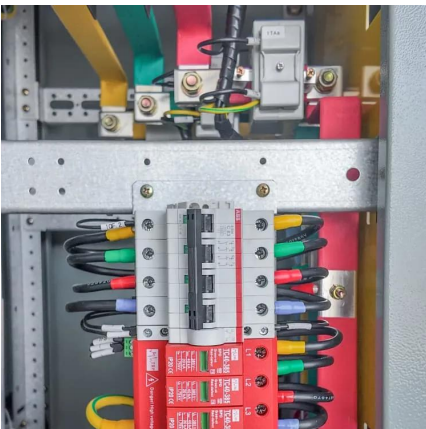

What are the coordinates of 7W and 62N?

Where is 62N 114W? 62N 114W is located in the northern part of Canada, specifically in the Yukon Territory. It is a remote and sparsely populated region known for its ...

What does the medical abbreviation G1 P0 mean?

G= gravid, pregnant P= para, carried to term G1P0 is a woman who has had one pregnancy and no live births. She may be a pregnant woman who has not given birth yet, or a ...

[Learn More](#)