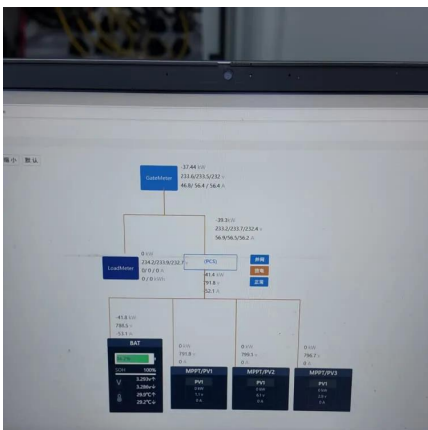

[Learn More](#)

[Outdoor Containerized BESS , Lithium Energy Storage ...](#)

Hitek Energy outdoor containerized BESS delivers high-capacity lithium energy storage with robust weather resistance, modular design, and smart control--ideal for grid or renewable ...

[Learn More](#)

[Energy Storage Container](#)

Outdoor Solar Energy Storage Battery Cabinet
60kwh 100kwh 200kwh 1MW Bess Container
Battery US$10,000.00-13,500.00 / Piece 1 Piece
(MOQ) Product Description The Deye DE ...

[Learn More](#)

[Protecting Solar BESS: Shipping Container ...](#)

Battery storage for solar power is essential for the future of renewable energy efforts. As the market continues to grow, we expect the adoption of modified shipping container BESS enclosures to grow as well. ...

[Learn More](#)