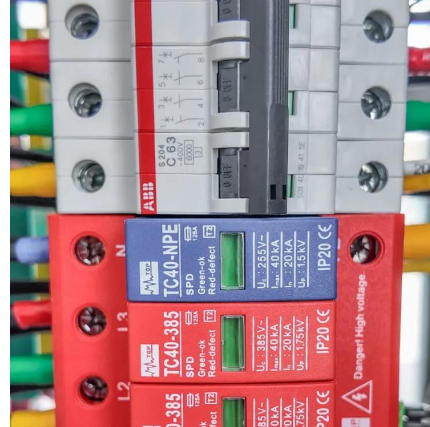

[20FT Container 250KW 803KWH Battery Energy Storage ...](#)

The Bluesun 20-foot BESS Container is a powerful energy storage solution featuring battery status monitoring, event logging, dynamic balancing, and advanced protection ...

[Learn More](#)

[Energy Storage Container](#)

Outdoor Solar Energy Storage Battery Cabinet
60kwh 100kwh 200kwh 1MW Bess Container
Battery US$10,000.00-13,500.00 / Piece 1 Piece (MOQ)
Product Description The Deye DE-F60 is a high-performance hybrid ...

[Learn More](#)

Contact Us

For catalog requests, pricing, or partnerships, please visit:
<https://www.fundacjawandea-imk.pl>

[Scan QR Code for More Information](#)