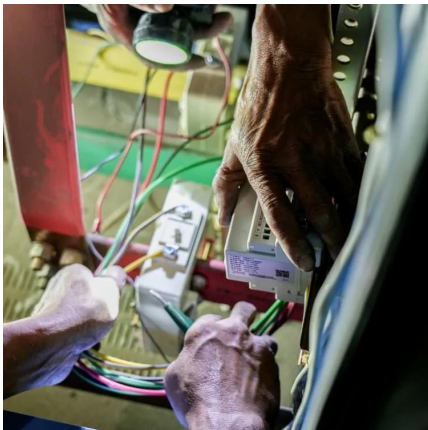

[Protecting Solar BESS: Shipping Container Structures for ...](#)

Battery storage for solar power is essential for the future of renewable energy efforts. As the market continues to grow, we expect the adoption of modified shipping ...

[Learn More](#)

[Energy storage container, BESS container](#)

Energy Storage Container Adding Containerized Battery Energy Storage System (BESS) to solar, wind, EV charger, and other renewable energy applications can reduce ...

[Learn More](#)