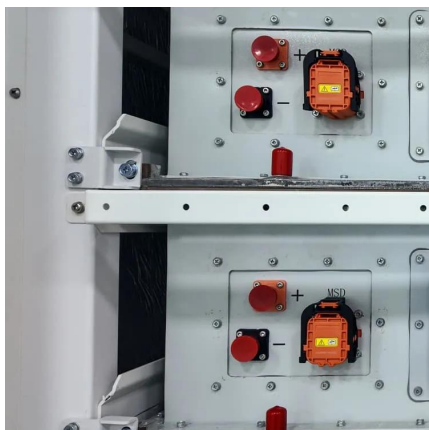

[Learn More](#)

[Combiner Box , Solar Combiner Box , PV Combiner Box](#)

Solar energy has revolutionized the way we produce and consume power, and as the industry grows, the need for efficient solar installations becomes more critical. A combiner box is an ...

[Learn More](#)

[Solar Combiner Box Junction Box Ha-24 Way ...](#)

Solar Combiner Box Junction Box Ha-24 Way 415*300*140 mm Power Distribution Cabinet, Find Details and Price about Electrical Power Box Solar System from Solar Combiner Box Junction Box Ha-24 Way ...

[Learn More](#)

[Angola 24-way photovoltaic combiner box](#)

Angola 24-way photovoltaic combiner box What is a PV combiner box? A PV combiner box is the key to housing a joint connection between various panels and the entire system's inverter. ...

[Learn More](#)