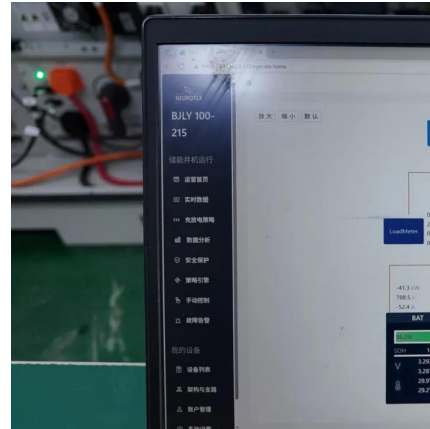

[Learn More](#)

[Combiner Box , Solar Combiner Box , PV Combiner Box](#)

Solar energy has revolutionized the way we produce and consume power, and as the industry grows, the need for efficient solar installations becomes more critical. A combiner box is an ...

[Learn More](#)