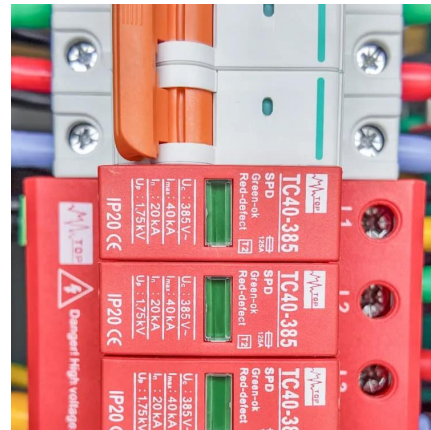

[Site Battery Storage Cabinet, Base Station Energy Storage](#)

A Site Battery Storage Cabinet is a modular energy backup unit specifically designed for telecom base stations. It houses lithium-ion batteries (typically LFP), BMS, EMS, and optional thermal ...

[Learn More](#)