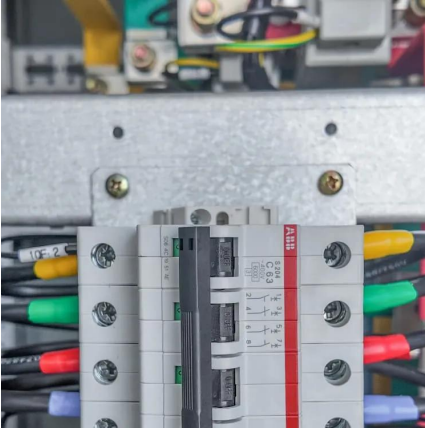

Base station transmission cabinet battery

[Mobile communication base station](#)

Outdoor cabinet solution with base station equipment, power supply equipment, lead-acid batteries, temperature control system, transmission and other ancillary equipment. The installation space and heat exchange ...

[Learn More](#)

NEMA 4X Weatherproof Enclosures , NEMA 4X Equipment Cabinets , Battery

Integrated Outdoor Telecom Cabinet with Air Conditioner (with sandwich panel double-wall structure design) is mainly used for wireless communication base station to house a variety of ...

[Learn More](#)