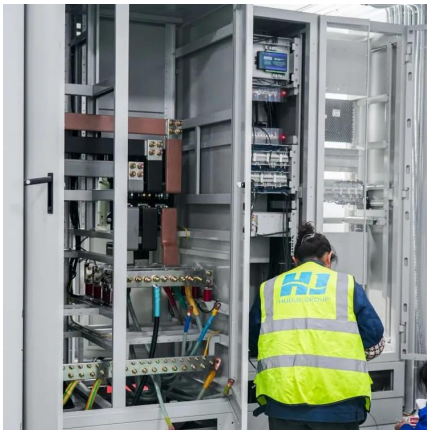

[BASE STATION EQUIPMENTS & CABINETS](#)

BASE STATION EQUIPMENT & CABINETS
OUTDOOR TELECOM POWER SYSTEM At ALZ
TECHNICAL DMCC, we provide robust outdoor
telecom power systems designed to ensure ...

[Learn More](#)