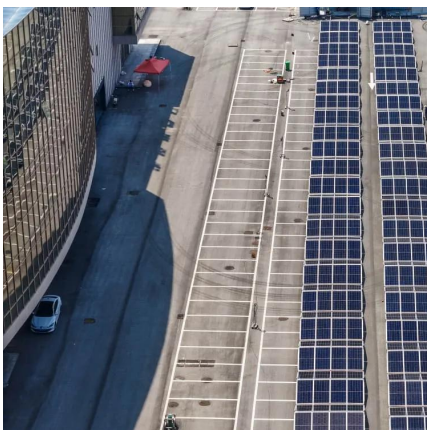

This product integrates city power, oil engine, photovoltaic inverter system, wind power control system, photovoltaic panel telescopic control system, backup lithium battery energy storage ...

[Learn More](#)

Pole-Type Base Station Cabinet , Efficient Energy Solutions ...

Discover the Pole-Type Base Station Cabinet with integrated solar, wind energy, and lithium batteries. Designed for seamless installation and remote monitoring, this energy-efficient ...

[Learn More](#)

[EK-SG-D03 Outdoor Wind Power Communication Energy Cabinet](#)

EK-SG-D03 series outdoor communication energy cabinet is designed for remote communication base stations and industrial sites to meet the energy and communication needs of the sites.

[Learn More](#)

[Household wind and solar storage cabinet](#)

This product integrates city power, oil engine, photovoltaic inverter system, wind power control system, photovoltaic panel telescopic control system, backup lithium battery energy storage system, intelligent temperature ...

[Learn More](#)