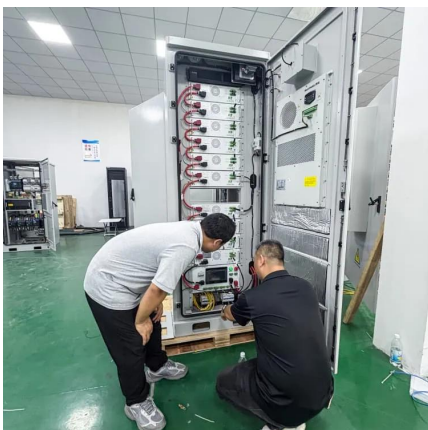

[Household wind and solar storage cabinet.](#)