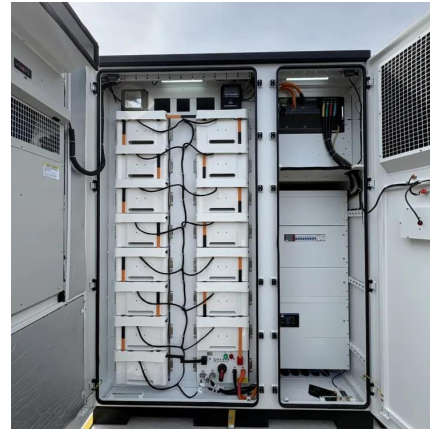

A comprehensive guide to telecom battery cabinets provides essential information on their features, types, selection criteria, installation tips, and innovations in technology. ...

[Learn More](#)

[Intelligent Telecom Energy Storage White Paper](#)

New Telecom Energy Storage Architecture
Telecom energy storage is evolving from the previous "single evolution of lithium batteries, it needs to be further upgraded architecture" ...

[Learn More](#)