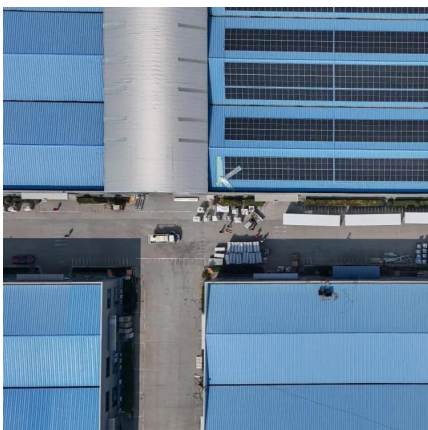

MOLDOVA , Railways