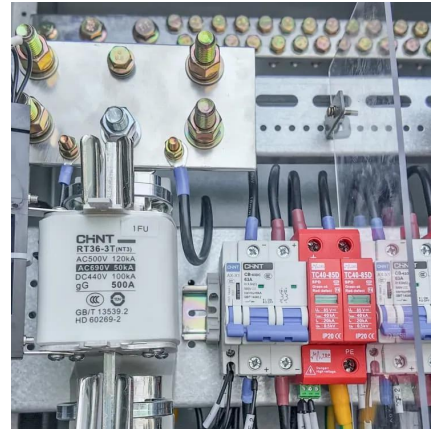

We offer a complete marine genset portfolio for commercial applications, including hybrid solutions and marine diesel generators - from 720 to 3,100 kW - for auxiliary and emergency power generation and diesel-electric ...

[Learn More](#)

[Containerised Generators](#)

Our Containerised Generators deliver robust, high-capacity power from 300-3,000 kVA in secure, weather-resistant enclosures. Designed for challenging environments and critical applications, ...

[Learn More](#)