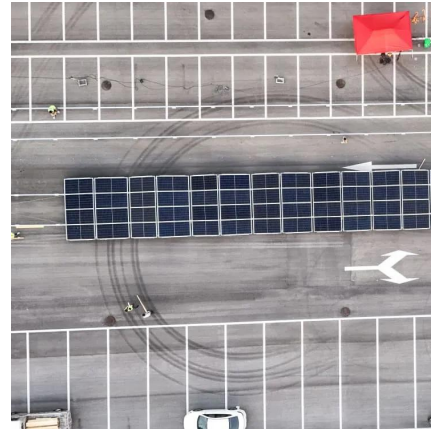

[Learn More](#)

[Themen (Aktuell) in Allgemeines](#)

An alle Helden von Azeroth, Sanktuarium, Aiur, dem Nexus and der Erde! Ich möchte mich kurz vorstellen: Ich bin Pachimari, einer von vielen Kundendienst-MVPs in Europa. :wave: Wen

[Learn More](#)

[Servers down, no info?](#)

What's the point of having two different maintenance days between Europe and the US? If it's only to end up with the same problems anyway, and Blizzard isn't able to learn from ...

[Learn More](#)