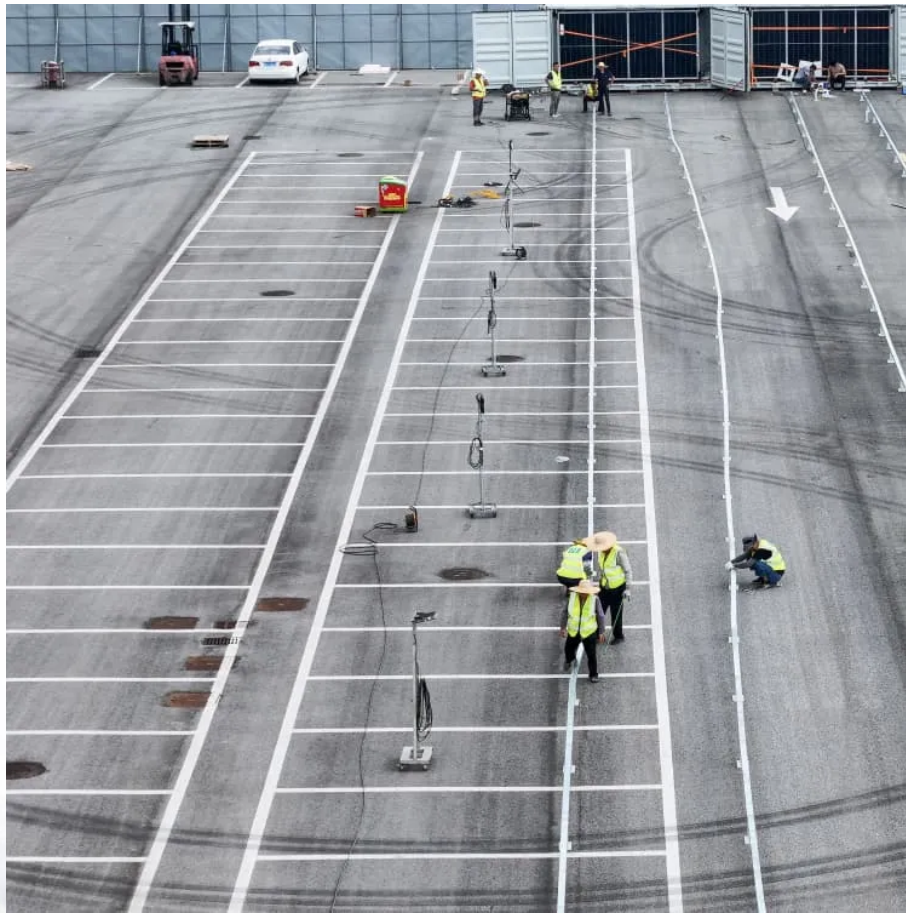

Earthquake-resistant Smart Photovoltaic Energy Storage Container for Subways

Earthquake-resistant Smart Photovoltaic Energy Storage Container

[How rehabilitation provided a second chance to an ...](#)

The earth in Adiyaman, Türkiye, trembled violently on February 6, 2023. For 35-year-old Hamzanur Burak Kizil, everything changed in an instant as buildings collapsed, and ...

[Learn More](#)

[WHO Responds to Nepal Earthquake](#)

Working closely with the government and partners, WHO is supporting to respond to the urgent health needs of the affected population. A 6.4 magnitude earthquake hit Nepal's ...

[Learn More](#)

Vanuatu responds to multiple health challenges following ...

On 17 December 2024, a powerful 7.3 magnitude earthquake struck near Port Vila, the capital of Vanuatu, impacting more than a quarter of the country's population. The disaster ...

[Learn More](#)

On the path to recovery: three months after the earthquake ...

A 7.3 magnitude earthquake struck Port Vila on 17 December 2024, claimed 14 lives, destroyed critical infrastructure, and displaced over 2000 people who needed to stay in ...