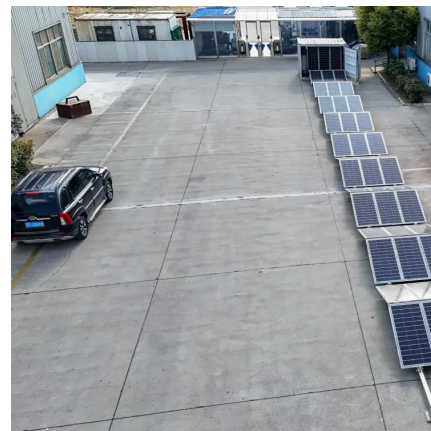

Contact Us

For catalog requests, pricing, or partnerships, please visit:
<https://www.fundacjawandea-imk.pl>