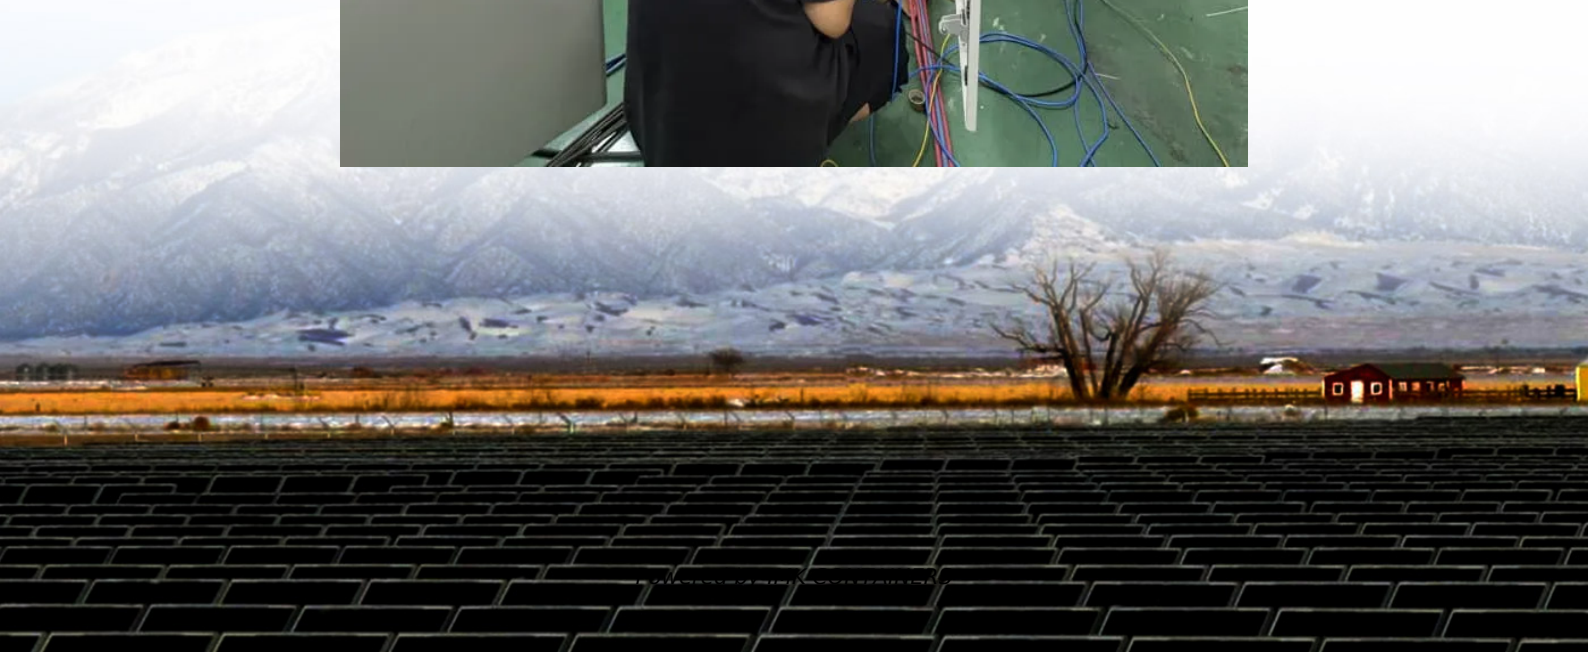

Earthquake-resistant service quality of solar-powered containers

Earthquake-resistant service quality of solar-powered containers

[WHO flash appeal: earthquake response in Myanmar](#)

Flash appeal requesting US\$ 8 million for the WHO response to the earthquake in Myanmar which occurred in March 2025.

[Learn More](#)

On the path to recovery: three months after the earthquake ...

A 7.3 magnitude earthquake struck Port Vila on 17 December 2024, claimed 14 lives, destroyed critical infrastructure, and displaced over 2000 people who needed to stay in ...

[Learn More](#)

Emergency

A strong earthquake of 6.4 magnitude hit Nepal's Western Province of Karnali, shortly before midnight, on 3 November 2023. As of 24 November 2023, 154 people (Female: 83, ...

[Learn More](#)

[Learn More](#)

Vanuatu responds to multiple health challenges following ...

On 17 December 2024, a powerful 7.3 magnitude earthquake struck near Port Vila, the capital of Vanuatu, impacting more than a quarter of the country's population. The disaster ...