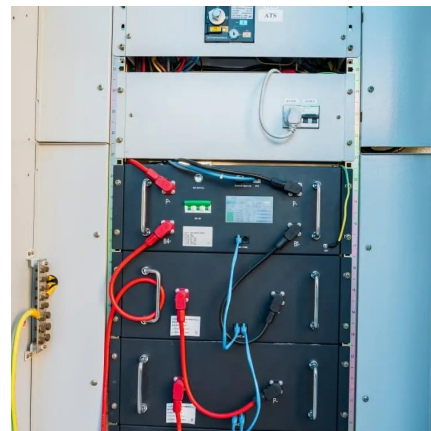

Contact Us

For catalog requests, pricing, or partnerships, please visit:
<https://www.fundacjawandea-imk.pl>