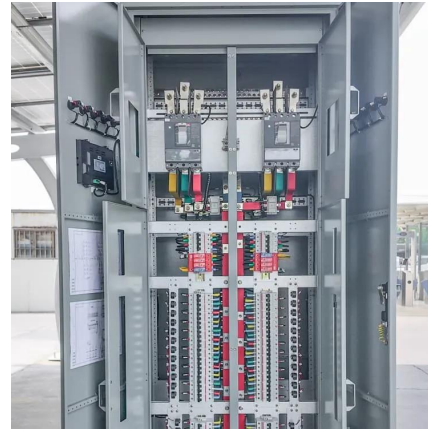

The Heat Challenge: Solar Potential vs. Reality
Egypt boasts 2,000-3,000 kWh/m² annual solar radiation. Yet traditional lithium-ion batteries degrade 30% faster in Cairo's 45°C summers. ...

[Learn More](#)

[Battery Cabinets & Racks - GTE](#)

GTE designs and builds custom DC enclosures for battery systems and/or chargers. A typical cabinet integrates batteries, racking and chargers into an indoor or outdoor Rated enclosure.

[Learn More](#)