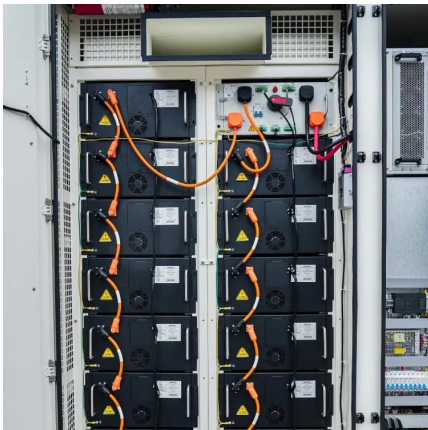

Battery Cabinet

Structure SmartLi 2.0 is a self-developed battery energy storage system solution. It provides a cabinet-level battery management system and supports a maximum of 15 cabinets ...

[Learn More](#)