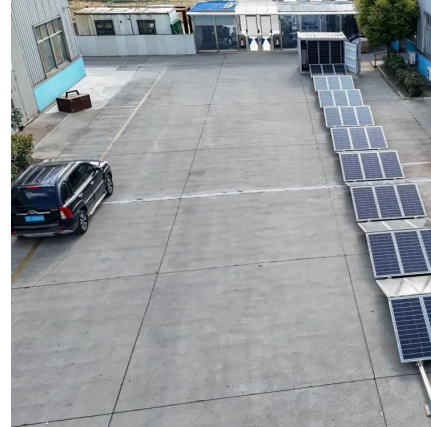

[Learn More](#)

[Uninterrupted remote site power supply](#)

By Zhang Hongguan & Zhang Yufeng
Uninterrupted power supply for remote base stations has been a challenge since the founding of the wireless industry, but alternative sources have a ...

[Learn More](#)