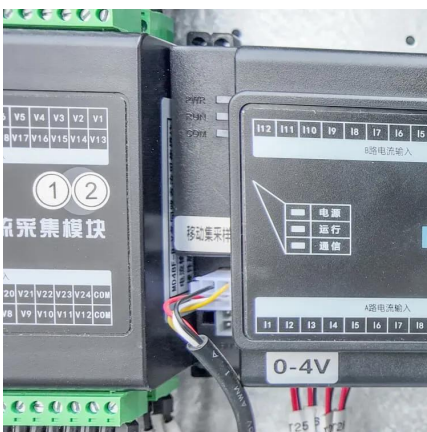

[Huawei Solar Inverter Complete Guide 2025: ...](#)