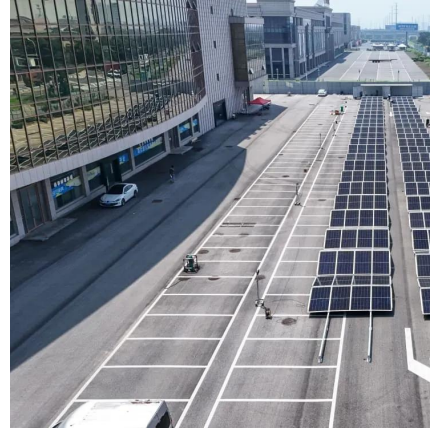

[Learn More](#)

[Huawei photovoltaic panel large panel size specifications](#)

There are 3 standardized sizes of solar panels, namely: 60-cell solar panels size. The dimensions of 60-cell solar panels are as follows: 66 inches long, and 39 inches wide.