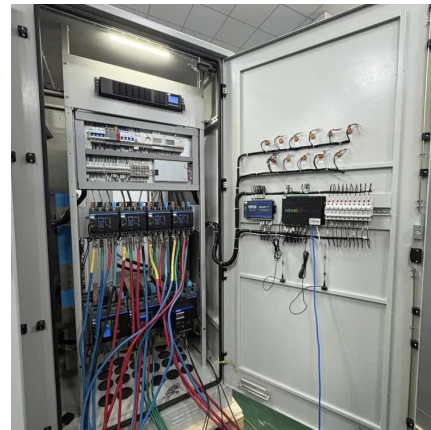

[Communication container station energy storage systems](#)

Communication container station energy storage systems (HJ-SG-R01) Product Features Supports Multiple Green Energy Sources Integrates solar, wind power, diesel ...

[Learn More](#)