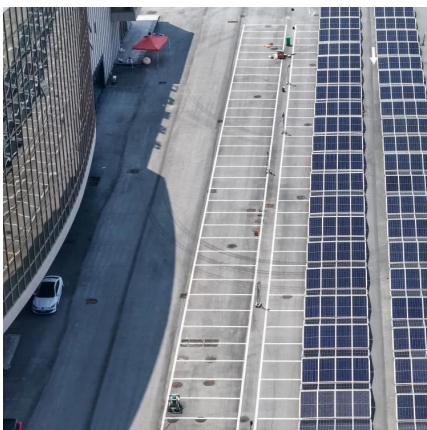

[Shipping Container Solar Systems in Remote ...](#)

Shipping container solar systems are transforming the way remote projects are powered. These innovative setups offer a sustainable, cost-effective solution for locations without access to traditional power ...

[Learn More](#)

[Sunway 300Kw 500Kw 800Kw 1Mw Battery Container ...](#)

ESS Container Battery Sunway Ess battery energy storage system (BESS) containers are based on a modular design. They can be configured to match the required power and capacity ...

[Learn More](#)

[Integrated Solar-Wind Power Container for Communications](#)

This large-capacity, modular outdoor base station seamlessly integrates photovoltaic, wind power, and energy storage to provide a stable DC48V power supply and optical distribution. Perfect ...

[Learn More](#)

[Modular Solar Power Station Containers: The Future of ...](#)

Modular solar power station containers represent a revolutionary approach to renewable energy deployment, combining photovoltaic technology with standardized shipping ...

[Learn More](#)