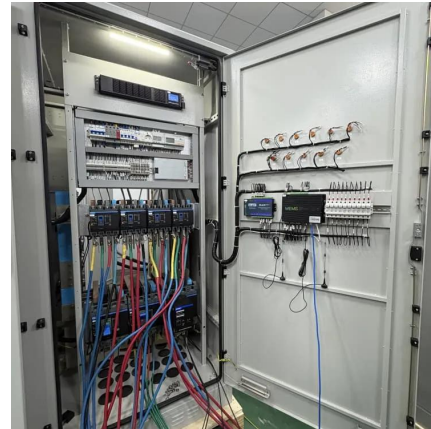

Lifepo4 Bess Indoor/Outdoor Mobile Communication Base Station Power

Lifepo4 Bess Indoor/Outdoor Mobile Communication Base Station Power Supply System 3G/4G/5G 30KWh/60Kwh with Air Cooling

[Learn More](#)