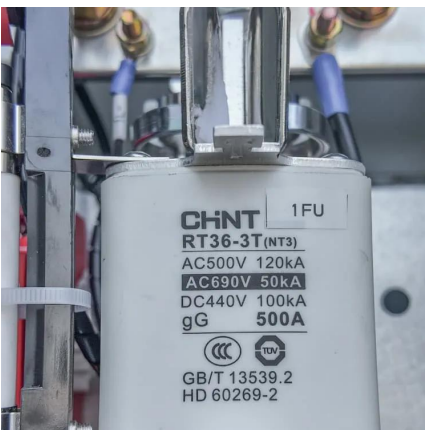

[How is the market for outdoor communication power ...](#)