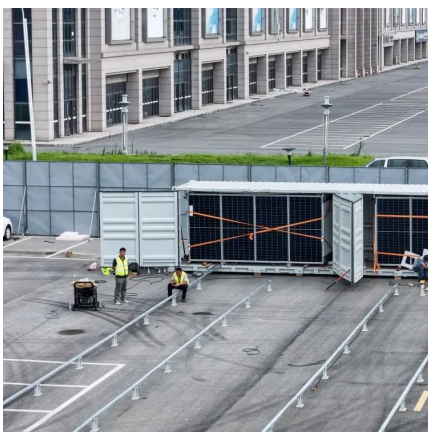

[Quality Koten Safety Breakers from Yueqing Chushang ...](#)

Koten Safety Breaker manufacturers in China
offer high-quality products. We aim for a win-win
situation, welcoming global clients to build long-
term relationships. Quality and ...

[Learn More](#)

[KOTEN Breakers and Panel Boards](#)

Kaizen Philippines Koten Circuit Breaker 2Pole
Safety Breaker KSB-S with Outlet PHP710.00 In
stock (500 units)

[Learn More](#)