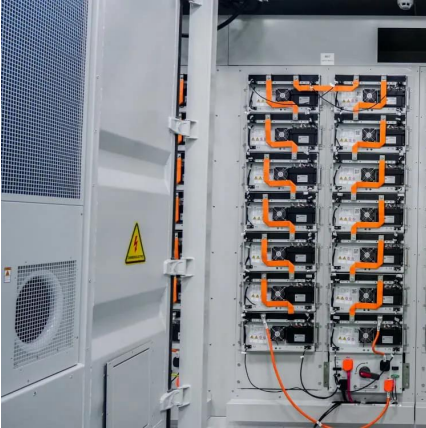

Koten safety breaker for sale in Netherlands

[Koten Safety Breaker [Heavy-Duty] - Wally's Hardware](#)

The Koten Heavy-Duty Safety Breaker is engineered to deliver robust, reliable protection for electrical systems in high-demand environments. Designed to prevent overloads, short ...

[Learn More](#)

[Quality Koten Safety Breakers from Yueqing Chushang ...](#)

Koten Safety Breaker manufacturers in China offer high-quality products. We aim for a win-win situation, welcoming global clients to build long-term relationships. Quality and ...

[Learn More](#)