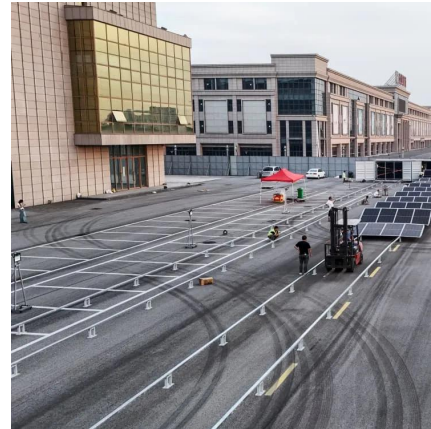

[Learn More](#)

[China Koten Breaker Manufacturer and Supplier, Factory](#)

The Koten Breaker is designed to effectively protect electrical circuits from overloads and short circuits, ensuring the safety and efficiency of electrical systems. With a focus on superior ...

[Learn More](#)