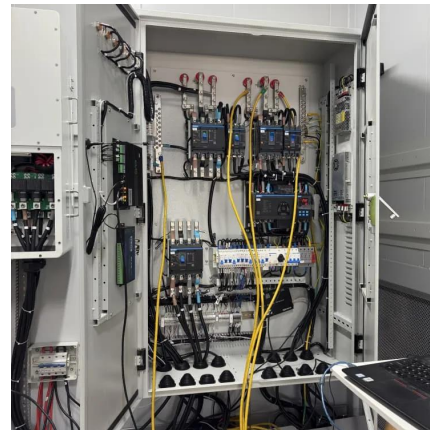

[Vericor Response-Ready Container](#)

The Vericor Response-Ready Container is a heavy-duty, collapsible, reusable container for shipping and storing large equipment and/or bulky supplies. Built for years of service under the toughest conditions, spring ...

[Learn More](#)

[21 minute installing Glamni X folding ...](#)

Whether serving emergency camps, temporary offices, or rapid response deployments, the X Foldable Container House offers exceptional adaptability and mobility. By combining a straightforward ...