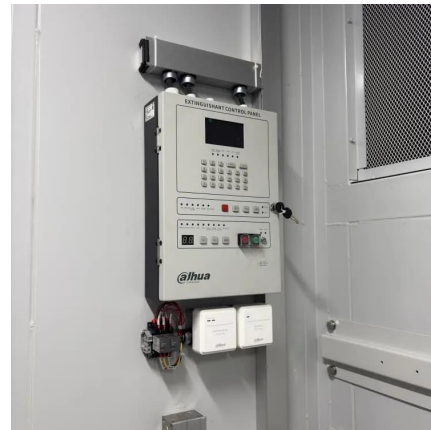

300W Outdoor Mobile Energy Storage , Custom Lithium Power Supply

Get a customized 300W outdoor energy storage solution with GeB's lithium iron phosphate power supply, perfect for outdoor adventures and backup power needs.

[Learn More](#)