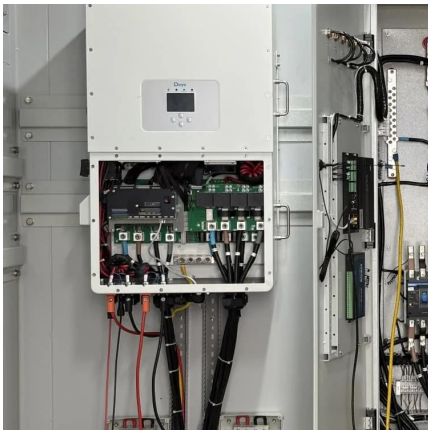

[Learn More](#)

[18 hour maintenance??? -- Elder Scrolls Online](#)

The June 25th maintenance for The Elder Scrolls Online (ESO) is scheduled for 18 hours due to backend database upgrades on the PC megaservers. This extended downtime is needed for ...

[Learn More](#)

[What is maintenance? Types of Maintenance](#)

What is maintenance? Maintenance, a fundamental concept in various sectors, plays a pivotal role in ensuring the smooth operation and longevity of devices, equipment, ...

[Learn More](#)