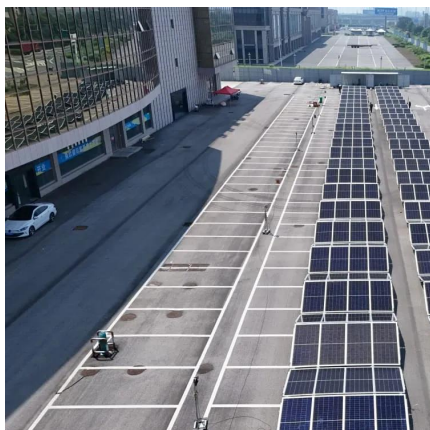

[HOW BIG IS THE MASERU ENERGY STORAGE CHARGING STATION](#)

Marseille Energy Storage Power Station Project
Built at the Marseille-Fos Port, the marine geothermal power station Thassalia is the first in France, and even in Europe, to use the sea's ...

[Learn More](#)

[MASERU ENERGY STORAGE LITHIUM IRON PHOSPHATE BATTERY](#)

Liquid-cooled energy storage lithium iron phosphate battery station cabinet Ranging from 208kWh to 418kWh, each BESS cabinet features liquid cooling for precise temperature control, ...

[Learn More](#)

[MASERU ENERGY STORAGE POWER STATION POWERING ...](#)

Integrated prefabricated cabin for energy storage power station With the core objective of improving the long-term performance of cabin-type energy storages, this paper proposes a ...

[Learn More](#)

[MASERU ENERGY STORAGE CHARGING PILE TECHNOLOGY](#)

Huawei Mobile Energy Storage Charging Pile The equipment structure of Huawei's energy storage charging pile integrates battery energy storage technology with traditional EV charging ...

[Learn More](#)