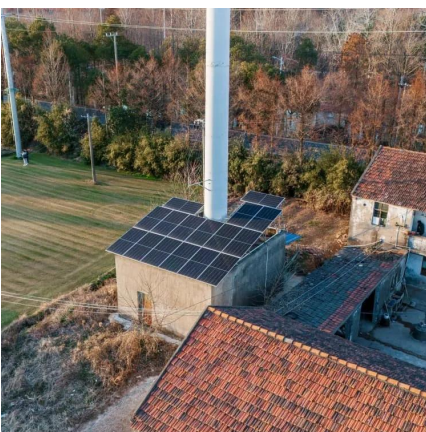

[TU Energy Storage Technology (Shanghai) Co., Ltd](#)

TU Energy Storage Technology (Shanghai) Co., Ltd., established in 2017, is a high-tech enterprise specializing in the design, development, production, sales, and service of energy ...