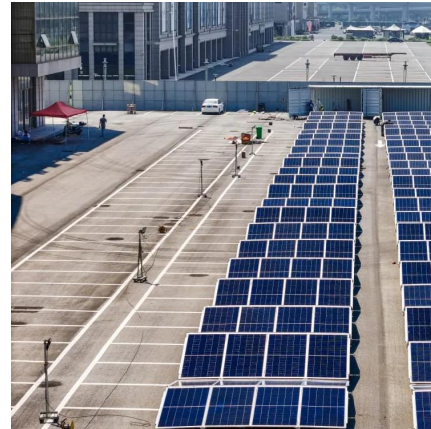

Outdoor Carrier-Grade Antenna-Integrated Mobile Signal Base Station

SW8000CBU is an outdoor carrier-grade antenna-integrated wireless base station that operates in the 5GHz unlicensed frequency band and is a wireless network device ...

[Learn More](#)

[Mobile communication base station](#)

The mobile communication base station refers to radio wireless transmission between mobile communication switching center and telephone terminal. The base station plays an important role in the communication network and ...

[Learn More](#)

Contact Us

For catalog requests, pricing, or partnerships, please visit:
<https://www.fundacjawandea-imk.pl>

Scan QR Code for More Information