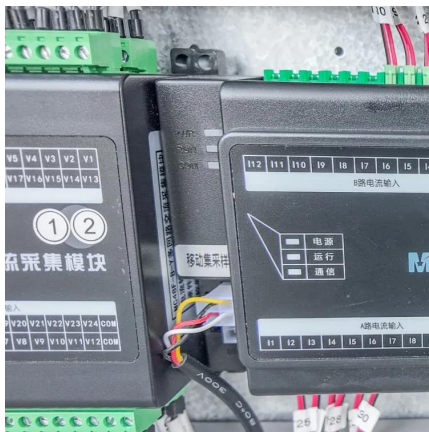

List Of Aluminum frames suppliers in Myanmar

The top three states with the most Aluminum frames suppliers are Yangon Region with 87 Aluminum frames suppliers, Mandalay Region with 28 Aluminum frames suppliers, ...

[Learn More](#)