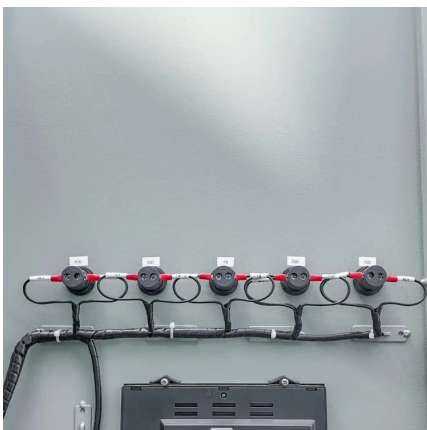

[Energy Storage Container](#)

Energy Storage Container is also called PCS container. Energy Storage Container integrated with full set of storage system inside including Fire suppression system, Module BMS, Rack, Battery unit, HVAC, DC panel, ...

[Learn More](#)

[Energy Storage Container](#)

Energy Storage Container is also called PCS container. Energy Storage Container integrated with full set of storage system inside including Fire suppression system, Module BMS, Rack, ...

[Learn More](#)

Myanmar Energy Storage Box: Powering the Future of Sustainable Energy

Why Energy Storage Boxes Are Myanmar's New Best Friend Think of these boxes as the Swiss Army knives of power solutions - compact, versatile, and ready for anything ...

[Learn More](#)

[MYANMAR ENERGY STORAGE CONTAINER MANUFACTURERS](#)

The assembly solution for container type energy storage system integrates the assembly line, the heavy load handling system and the warehousing system, and the process flow of assembly ...

[Learn More](#)