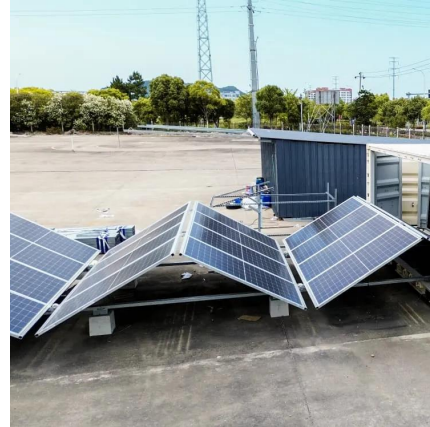

[Outdoor PoE Network Ethernet Switch Box ...](#)

Lanbras Outdoor PoE Switch Box is a robust networking solution designed to provide power and data connectivity to outdoor devices such as surveillance cameras, wireless access points, and IoT sensors. This outdoor network ...

[Learn More](#)

Outdoor Steel Power Distribution Box for Network Applications

Outdoor Steel Power Distribution Box for Network Applications, Find Details and Price about Outdoor Enclosure Waterproof Enclosure from Outdoor Steel Power Distribution ...

[Learn More](#)

IP55 Outdoor Box

OSBL3R-04X08GP-Z Outdoor PoE Switch Box embedded with managed industrial switch, 4x10G Base-X, 8x10/100/1000 Base-T, it is miniature size with IP55 high protection level. The box ...

[Learn More](#)