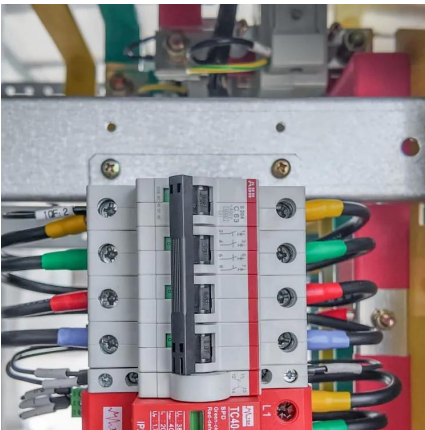

[Buy circuit breaker modules Online at Best Price in Nepal](#)

Nepal - Shop for Best Online at Daraz .np Wide Variety of circuit breaker modules. Great Prices, Even Better Service.

[Learn More](#)