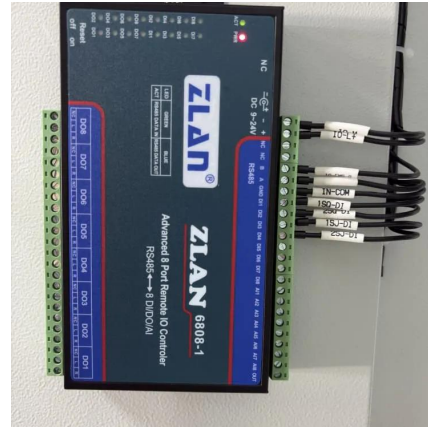

Energy Storage

The integrated inverter and battery machine represents a significant leap forward in solar and storage technology. It delivers a powerful, user-friendly, and aesthetically pleasing ...

[Learn More](#)

[LumiSun 30K-All-in-one PV+Energy Storage ...](#)

All-in-One Design: Integrates solar PV, energy storage, and diesel generator on a single chassis.

[Learn More](#)