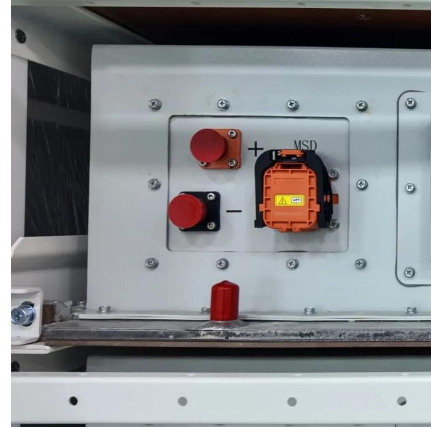

[Learn More](#)

LumiSun 30K-All-in-one PV+Energy Storage C& I System-SANY Silicon Energy

All-in-One Design: Integrates solar PV, energy storage, and diesel generator on a single chassis.

[Learn More](#)