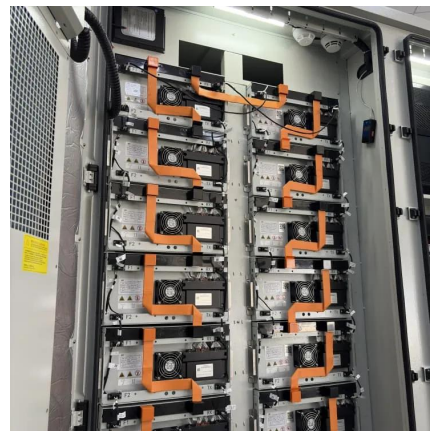

Contact Us

For catalog requests, pricing, or partnerships, please visit:
<https://www.fundacjawandea-imk.pl>