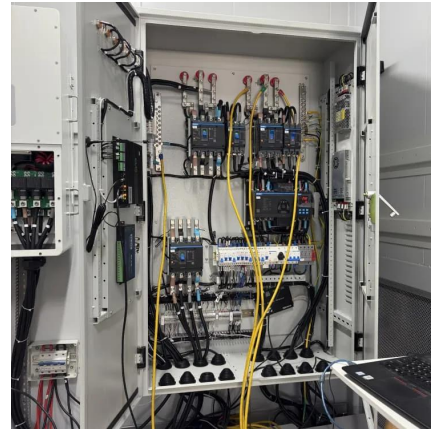

[Universal Motor Inverter UMA1 4Kw 3PH 380-400V IP20](#)

Universal Motor Inverter 4Kw 3PH 380-400V IP20 - Simple setup and commissioning provides speedy set up, Universal Inverter minimises start-up time.

[Learn More](#)

2000W 2500W 4kw 4000W DC12V to AC220V Pure Sine Wave Inverter ...

2000W 2500W 4kw 4000W DC12V to AC220V Pure Sine Wave Inverter Use for Universal Sockets, Find Details and Price about Inverter Inverter 12V 220V from 2000W ...

[Learn More](#)

[Universal Sockets DC 12V to AC 220V 230V 240V Inverters](#)

3.000kg Product Description Product Description Universal Sockets DC 12v To AC 220v 230v 240v Inverters & Converters 2000w 2kw 4000w 4kw Modified Sine Wave Power ...

[Learn More](#)