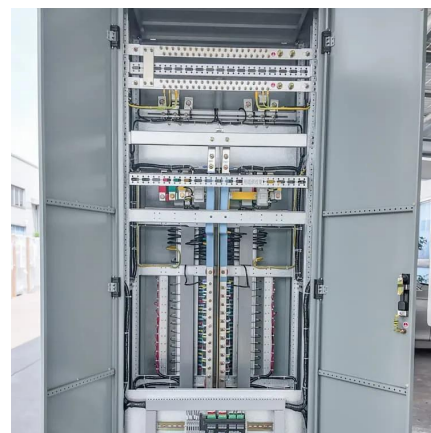

[Wholesale Products 4KW 12V DC to 220V 230V AC Onda ...](#)

Wholesale Products 4KW 12V DC to 220V 230V AC Onda Sinusoidale Pura Inverter for Home Power inverter converts 12V or 24V DC from battery or car lighter to AC 110V or 220V ...

[Learn More](#)