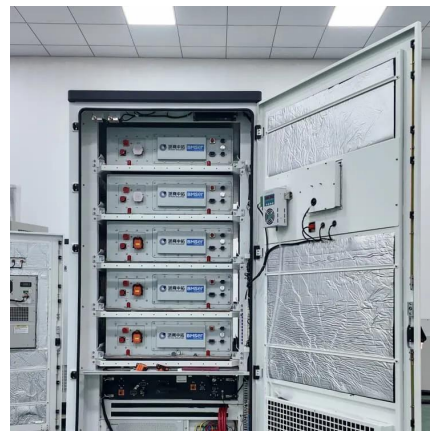

[Jual ABB MCB Mini Circuit Breaker S202-C20 ...](#)

Jual ABB MCB Mini Circuit Breaker S202-C20 2Pole 20A 6Ka 2CDS252001R0204 oleh PT. JE Indonesia (Distributor & Service)

[Learn More](#)